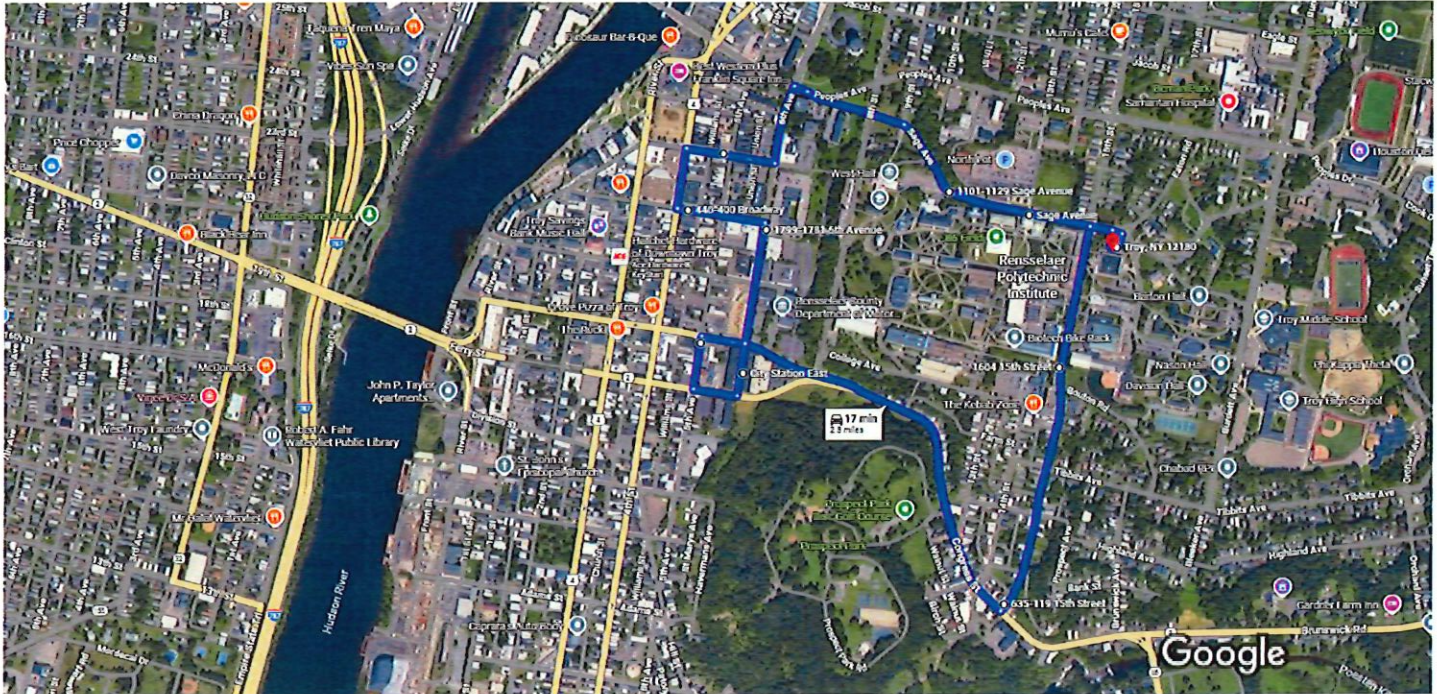

RPI WEST ROUTE

Troy, New York 12180 to Student Union Bike Rack, Troy, NY 12180 Drive 2.8 miles,

RPI WEST ROUTE

Imagery ©2025 Airbus, CNES / Airbus, Maxar Technologies, Map data ©2025 Google 500 ft

Student Union

- ↑ 1. Head northeast toward Sage Ave 121 ft
- ← 2. Turn left onto Sage Ave 253 ft
- ← 3. Turn left onto 15th St 0.2 mi

1 min (0.3 mi)

-Biotech Bldg.

- ↑ 4. Head south on 15th St toward Bouton Rd
 ⓘ Destination will be on the right 0.4 mi

1 min (0.4 mi)

Polytech

- ↑ 5. Head southwest on 15th St toward Congress St
52 ft
- ↪ 6. Turn right onto Congress St
0.6 mi
- ↶ 7. Turn left onto 6th Ave
i Destination will be on the left
226 ft

3 min (0.6 mi)

City Station

- ↑ 8. Head north on 6th Ave toward Congress St
226 ft
- ↶ 9. Turn left at the 1st cross street onto Congress St
341 ft
- ↶ 10. Turn left onto 5th Ave
407 ft
- ↶ 11. Turn left onto Ferry St
341 ft
- ↶ 12. Turn left onto 6th Ave
i Destination will be on the right
0.2 mi