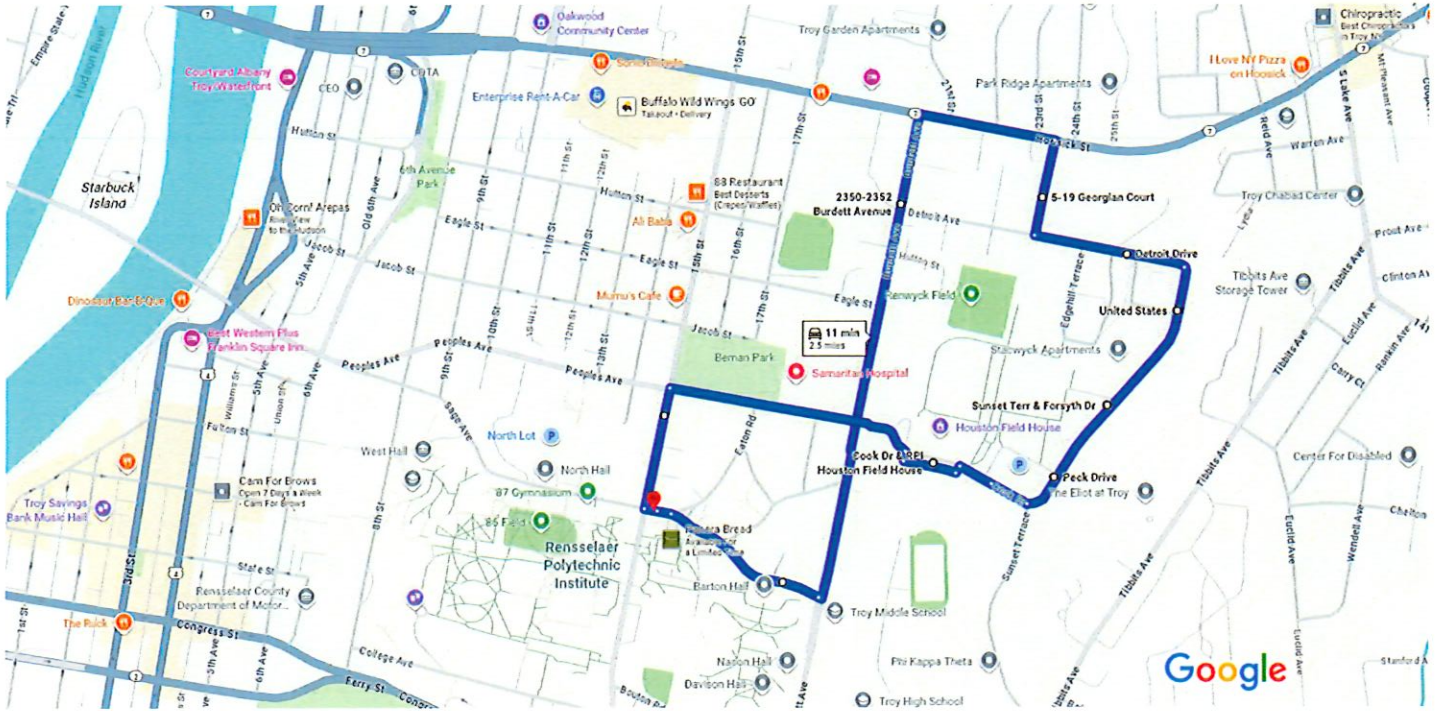

Sage Ave, Troy, NY 12180 to Sage Ave, Troy, NY 12180 Drive 2.5 miles, 11 min

RPI North Route

Map data ©2025 Google 500 ft

Student Union on Street (do not go in horseshoe)

- ↑ 1. Head east on Sage Ave toward Eaton Rd 102 ft
- ↑ 2. Continue straight to stay on Sage Ave 0.2 mi
- ↶ 3. Turn left onto Burdett Ave 0.5 mi

3 min (0.8 mi)

Colonie

- ↑ 4. Head north on Burdett Ave 0.1 mi
- ↷ 5. Turn right onto Hoosick St 0.2 mi
- ↷ 6. Turn right onto Georgian Ct

404 ft

1 min (0.4 mi)

Georgian

- ↑ 7. Head south on Georgian Ct toward Detroit Ave
266 ft
- ↶ 8. Turn left at the 1st cross street onto Detroit Dr
0.1 mi

23 sec (0.1 mi)

E- LOT

- ↑ 13. Head southwest on Sunset Terrace toward Cook Dr
285 ft
- ↑ 14. Continue straight onto Cook Dr
289 ft
- ↑ 15. Continue onto Peoples Dr
253 ft
- ↶ 16. Turn left
52 ft
- ↷ 17. Turn right
i Destination will be on the right
167 ft

58 sec (0.2 mi)

B - LOT (in parking lot by shelter)

- ↑ 18. Head west toward Peoples Dr
203 ft
- ↷ 19. Turn right toward Peoples Dr
66 ft
- ↶ 20. Turn left onto Peoples Dr
0.3 mi
- ↶ 21. Turn left onto 15th St
0.2 mi
- ↶ 22. Turn left onto Sage Ave
i Destination will be on the right