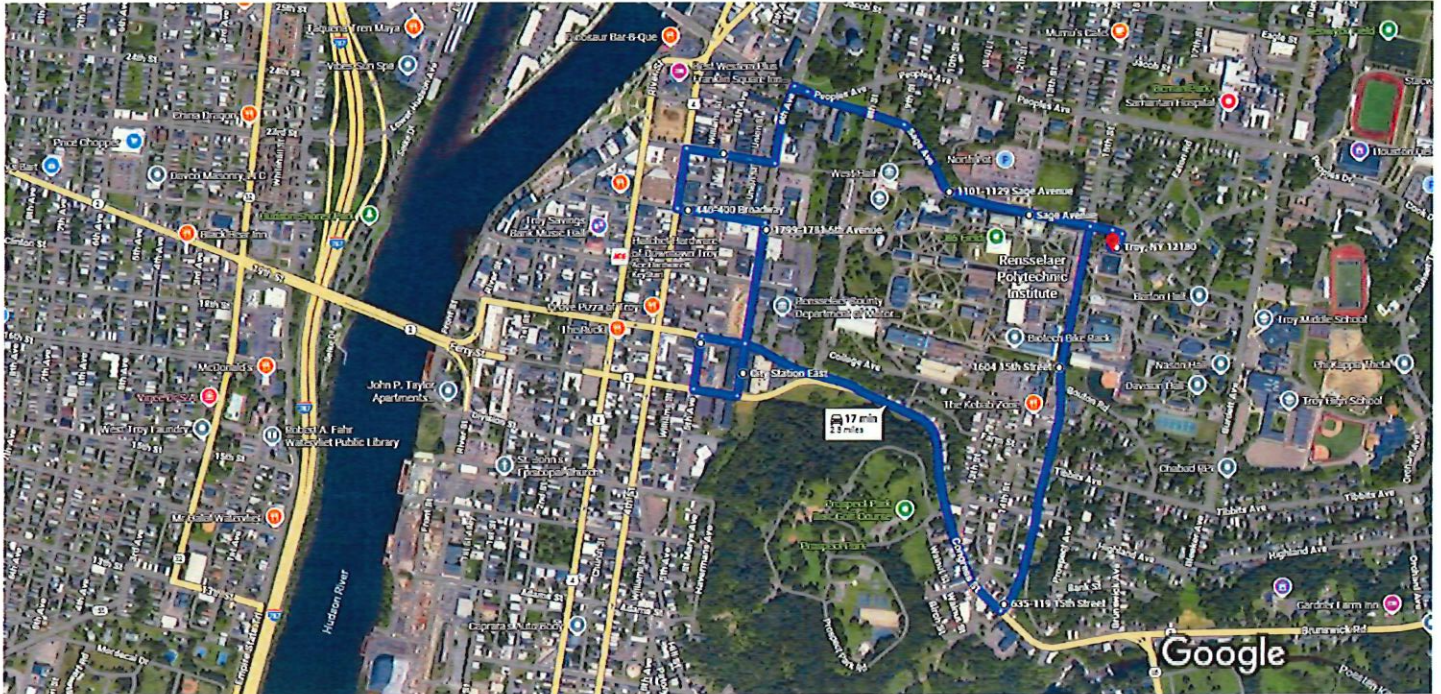

RPI WEST ROUTE

Troy, New York 12180 to Student Union Bike Rack, Troy, NY 12180 Drive 2.8 miles,

RPI WEST ROUTE

Imagery ©2025 Airbus, CNES / Airbus, Maxar Technologies, Map data ©2025 Google 500 ft

Student Union

- ↑ 1. Head northeast toward Sage Ave 121 ft
- ← 2. Turn left onto Sage Ave 253 ft
- ← 3. Turn left onto 15th St 0.2 mi

1 min (0.3 mi)

-Biotech Bldg.

- ↑ 4. Head south on 15th St toward Bouton Rd
 ⓘ Destination will be on the right 0.4 mi

1 min (0.4 mi)

Polytech

- ↑ 5. Head southwest on 15th St toward Congress St
52 ft
- ↪ 6. Turn right onto Congress St
0.6 mi
- ↶ 7. Turn left onto 6th Ave
 ⓘ Destination will be on the left
226 ft

3 min (0.6 mi)

City Station

- ↑ 8. Head north on 6th Ave toward Congress St
226 ft
- ↶ 9. Turn left at the 1st cross street onto Congress St
341 ft
- ↶ 10. Turn left onto 5th Ave
407 ft
- ↶ 11. Turn left onto Ferry St
341 ft
- ↶ 12. Turn left onto 6th Ave
 ⓘ Destination will be on the right
0.2 mi