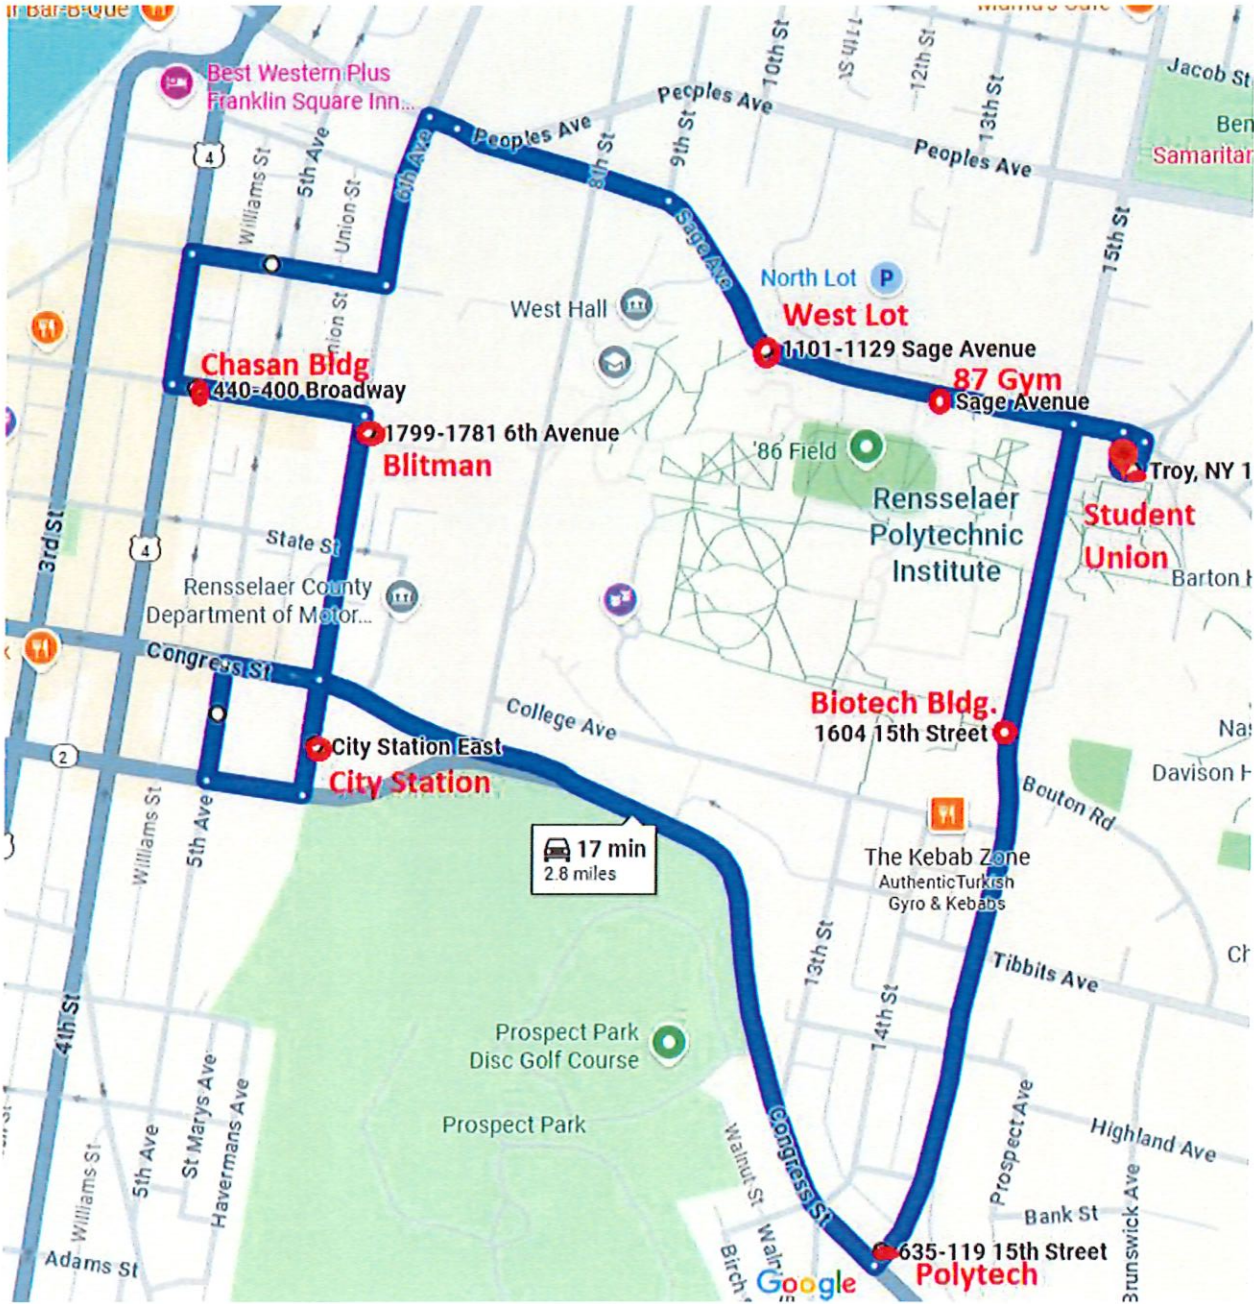

RPI WEST ROUTE