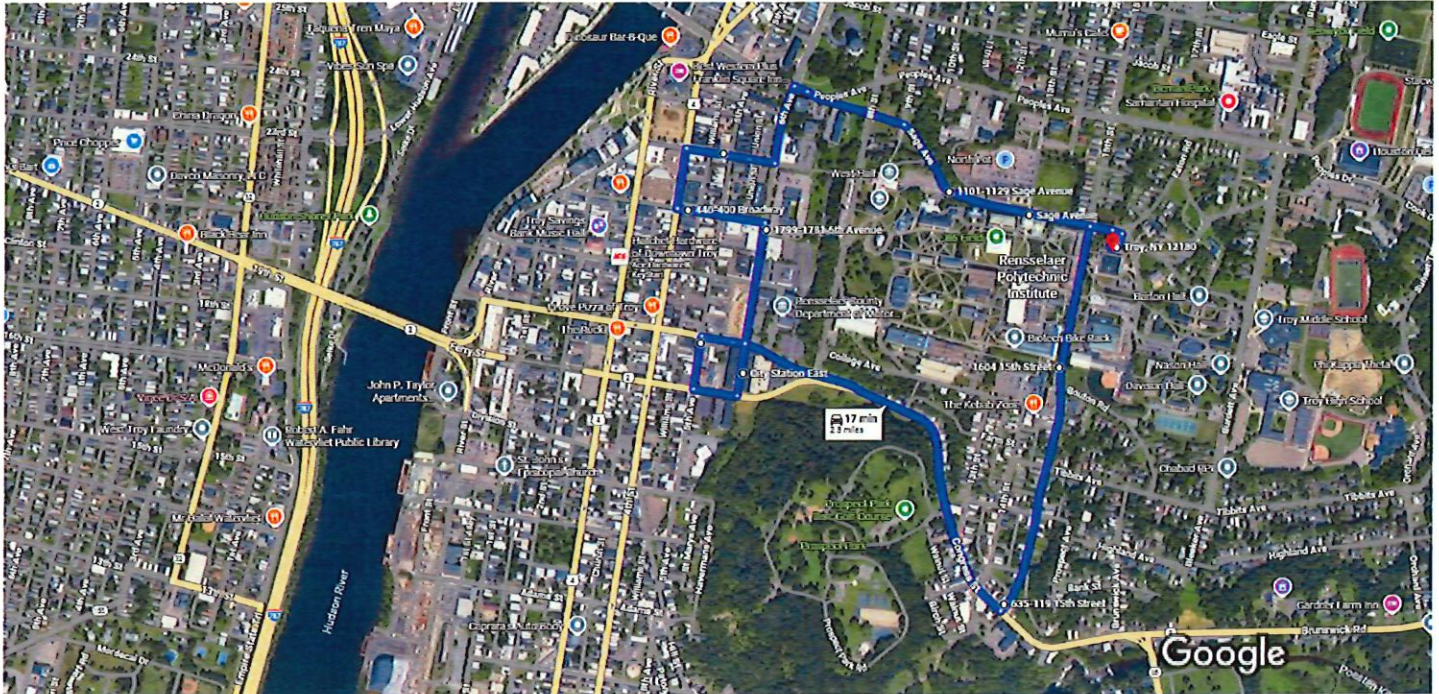

RPI WEST ROUTE

Troy, New York 12180 to Student Union Bike Rack, Troy, NY 12180 Drive 2.8 miles,

RPI WEST ROUTE

Imagery ©2025 Airbus, CNES / Airbus, Maxar Technologies, Map data ©2025 Google 500 ft

Student Union

- ↑ 1. Head northeast toward Sage Ave 121 ft
- ← 2. Turn left onto Sage Ave 253 ft
- ← 3. Turn left onto 15th St 0.2 mi

1 min (0.3 mi)

-Biotech Bldg.

- ↑ 4. Head south on 15th St toward Bouton Rd 0.4 mi
i Destination will be on the right

1 min (0.4 mi)

Polytech

- ↑ 5. Head southwest on 15th St toward Congress St
52 ft
- ↪ 6. Turn right onto Congress St
0.6 mi
- ↶ 7. Turn left onto 6th Ave
i Destination will be on the left
226 ft

3 min (0.6 mi)

City Station

- ↑ 8. Head north on 6th Ave toward Congress St
226 ft
- ↶ 9. Turn left at the 1st cross street onto Congress St
341 ft
- ↶ 10. Turn left onto 5th Ave
407 ft
- ↶ 11. Turn left onto Ferry St
341 ft
- ↶ 12. Turn left onto 6th Ave
i Destination will be on the right
0.2 mi