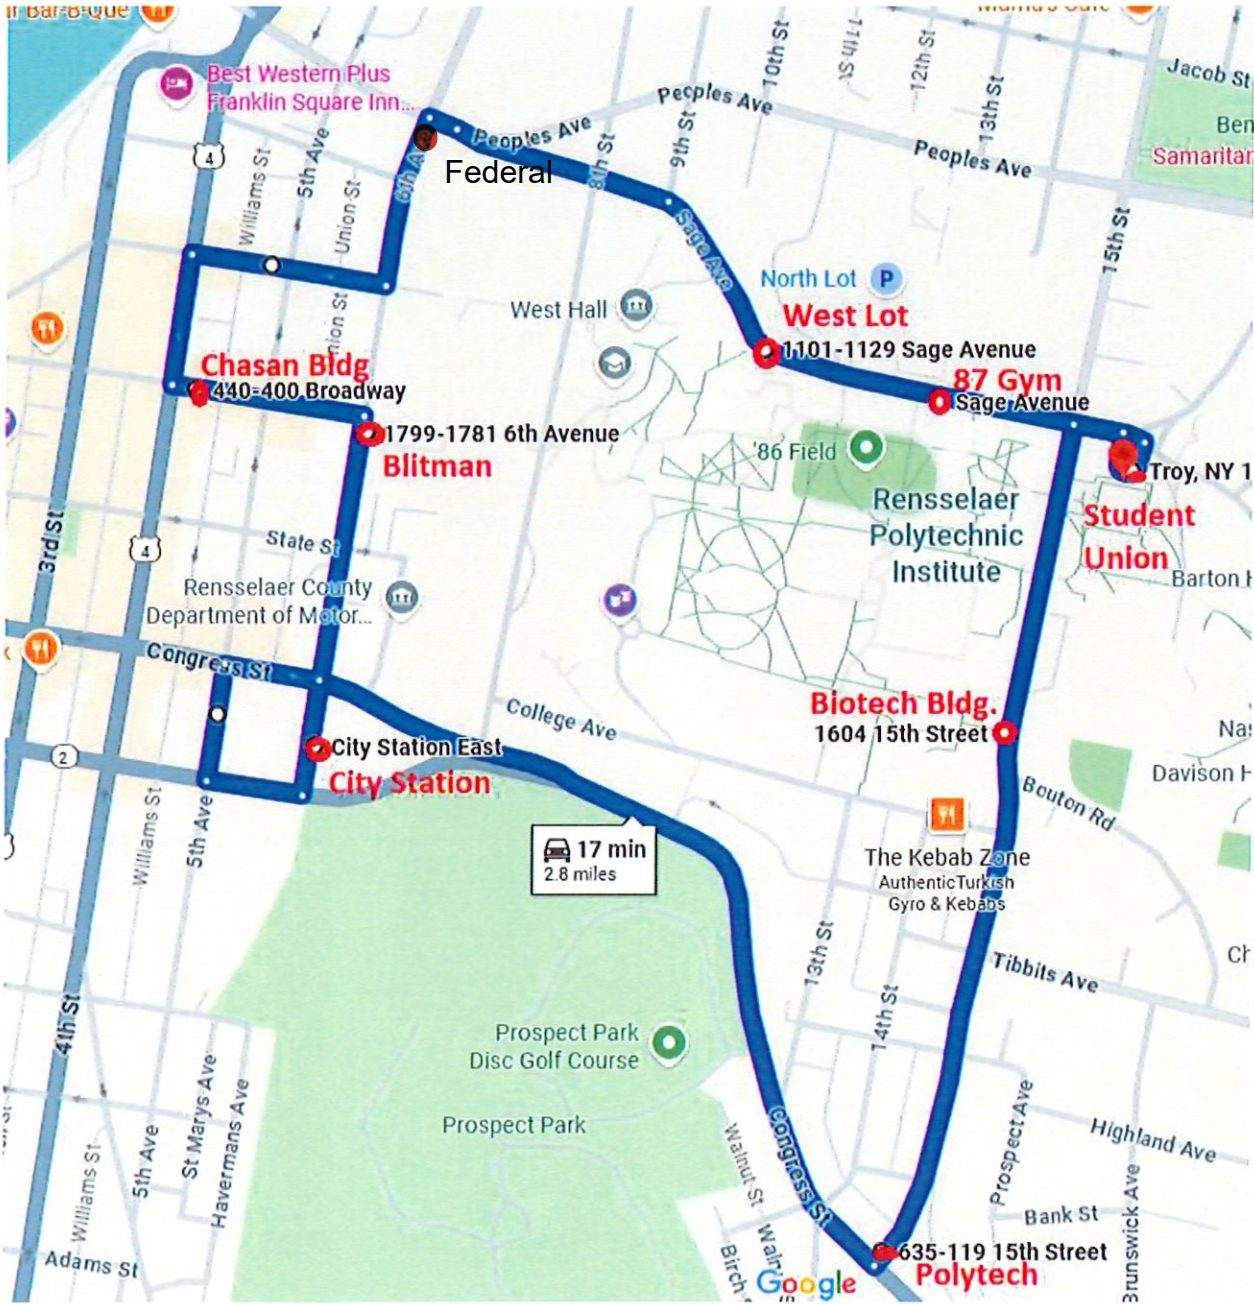

RPI WEST ROUTE