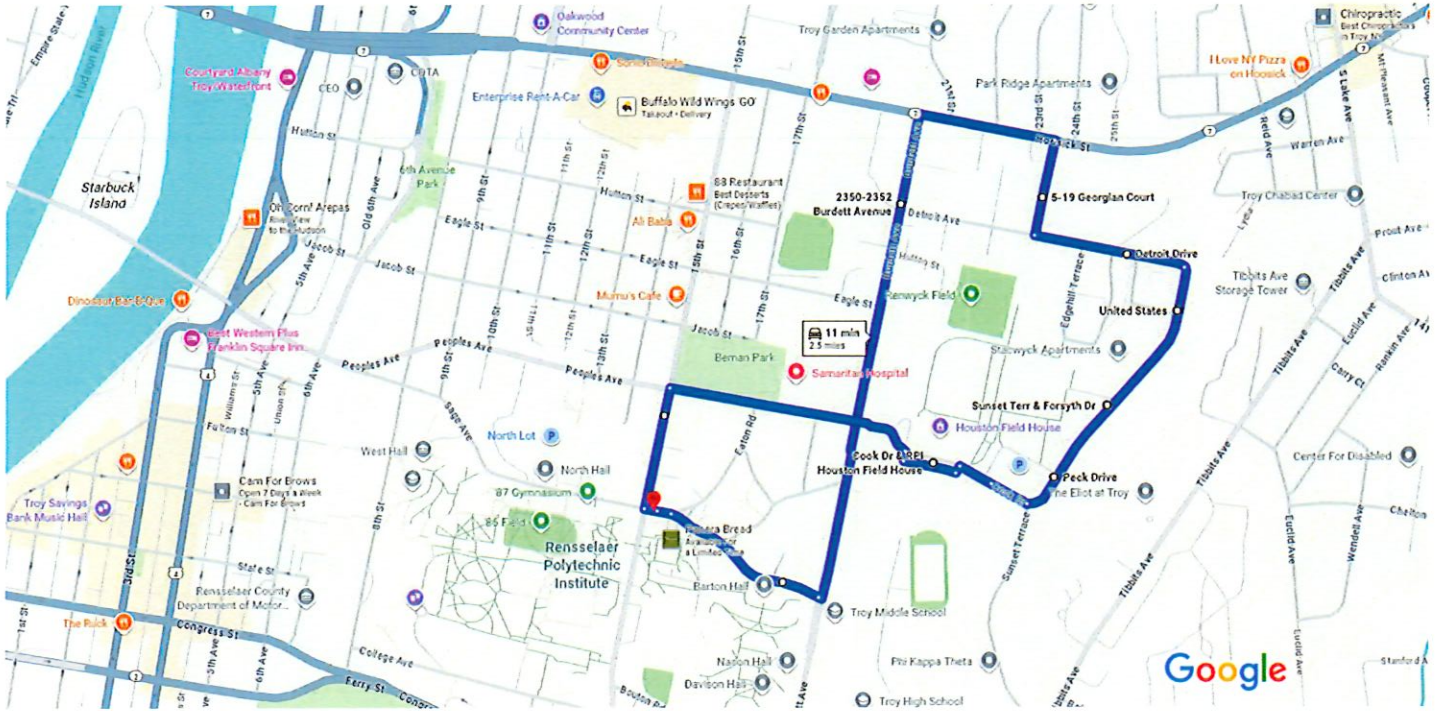

Sage Ave, Troy, NY 12180 to Sage Ave, Troy, NY 12180 Drive 2.5 miles, 11 min

RPI North Route

Map data ©2025 Google 500 ft

Student Union on Street (do not go in horseshoe)

- ↑ 1. Head east on Sage Ave toward Eaton Rd 102 ft
- ↑ 2. Continue straight to stay on Sage Ave 0.2 mi
- ↶ 3. Turn left onto Burdett Ave 0.5 mi

3 min (0.8 mi)

Colonie

- ↑ 4. Head north on Burdett Ave 0.1 mi
- ↷ 5. Turn right onto Hoosick St 0.2 mi
- ↷ 6. Turn right onto Georgian Ct

404 ft

1 min (0.4 mi)

Georgian

- ↑ 7. Head south on Georgian Ct toward Detroit Ave
266 ft
- ↶ 8. Turn left at the 1st cross street onto Detroit Dr
0.1 mi

23 sec (0.1 mi)

E- LOT

- ↑ 13. Head southwest on Sunset Terrace toward Cook Dr
285 ft
- ↑ 14. Continue straight onto Cook Dr
289 ft
- ↑ 15. Continue onto Peoples Dr
253 ft
- ↶ 16. Turn left
52 ft
- ↷ 17. Turn right
i Destination will be on the right
167 ft

58 sec (0.2 mi)

B - LOT (in parking lot by shelter)

- ↑ 18. Head west toward Peoples Dr
203 ft
- ↷ 19. Turn right toward Peoples Dr
66 ft
- ↶ 20. Turn left onto Peoples Dr
0.3 mi
- ↶ 21. Turn left onto 15th St
0.2 mi
- ↶ 22. Turn left onto Sage Ave
i Destination will be on the right
69 ft